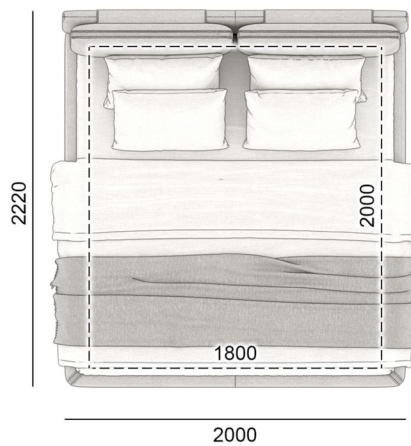

Storage box for bed linen

MOOD

NUIT

180NUIT-222

180NUIT-222-SB

200NUIT-222

NUIT

200NUIT-222-SB