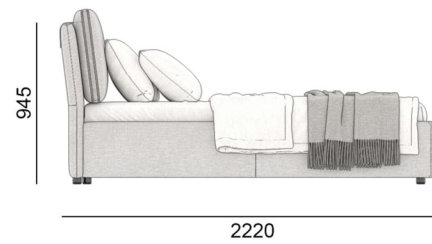

220NUIT-222