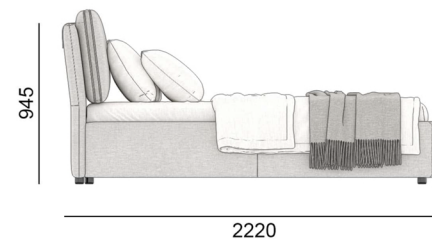

Storage box for bed linen

MOOD

NUIT

180NUIT-222

180NUIT-222-SB

200NUIT-222

NUIT

200NUIT-222-SB