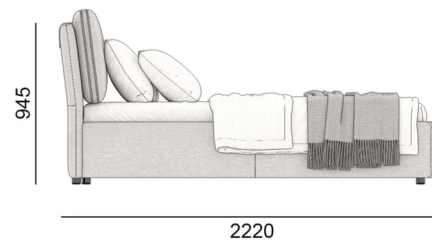

Storage box for bed linen

MOOD

NUIT

180NUIT-222

180NUIT-222-SB

200NUIT-222

NUIT

200NUIT-222-SB