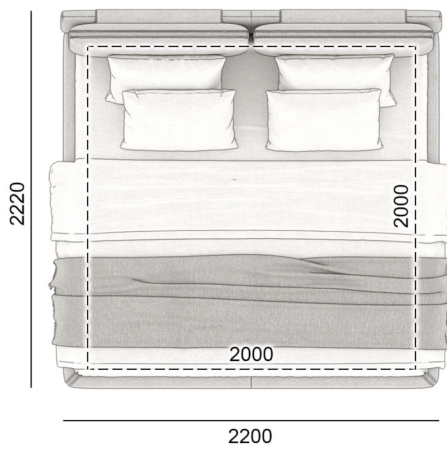

220NUIT-222