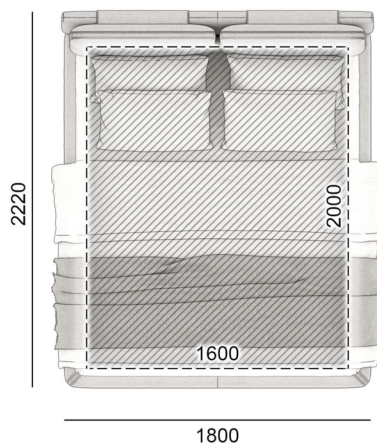

Storage box for bed linen

MOOD

NUIT

180NUIT-222

180NUIT-222-SB

200NUIT-222

NUIT

200NUIT-222-SB