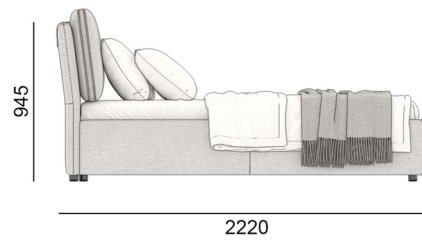

Storage box for bed linen

MOOD

NUIT

180NUIT-222

180NUIT-222-SB

200NUIT-222

NUIT

200NUIT-222-SB