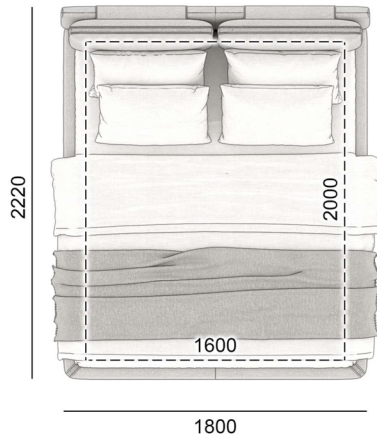

Storage box for bed linen

MOOD

NUIT

180NUIT-222

180NUIT-222-SB

200NUIT-222

NUIT

200NUIT-222-SB