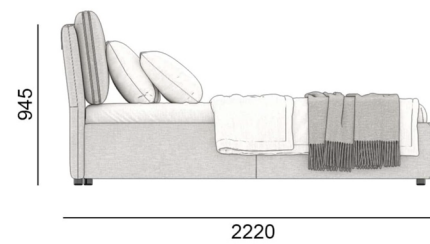

Storage box for bed linen

MOOD

NUIT

180NUIT-222

180NUIT-222-SB

200NUIT-222

NUIT

200NUIT-222-SB