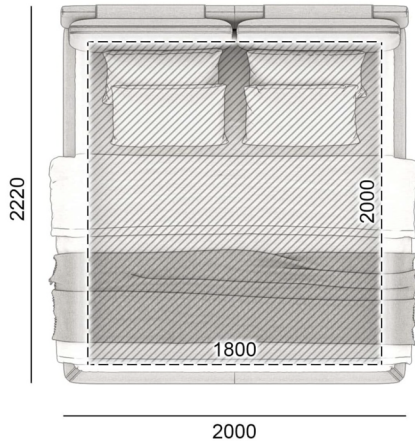

Storage box for bed linen

MOOD

NUIT

180NUIT-222

180NUIT-222-SB

200NUIT-222

NUIT

200NUIT-222-SB